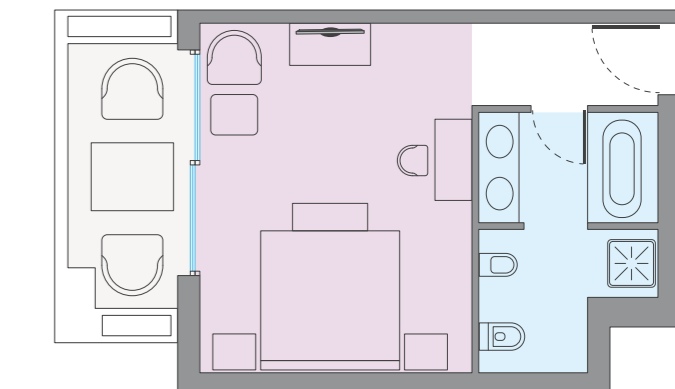

DELUXE ROOM

ROOM FEATURES

Area	45 m ² / 484 ft ²
Full occupancy	3
Rooms	1
Bed	king or twin
Extra beds	1
Bathrooms	1
Views	garden / resort
Connected room	✓
Nespresso machine	✓

DIMENSIONS

- Bedroom
- Bathroom
- Terrace