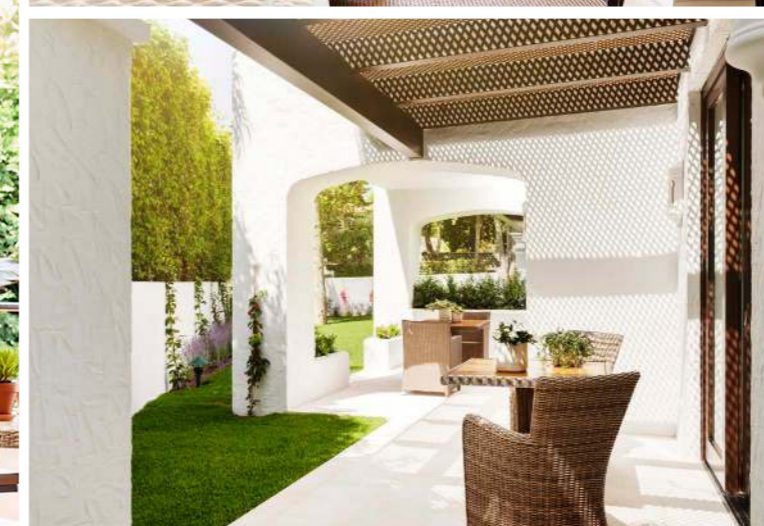

DELUXE ROOM

ROOM FEATURES

Area	45 m ² / 484 ft ²
Full occupancy	3
Rooms	1
Bed	king or twin
Extra beds	1
Bathrooms	1
Views	garden / resort
Connected room	✓
Nespresso machine	✓

DIMENSIONS

- Bedroom
- Bathroom
- Terrace